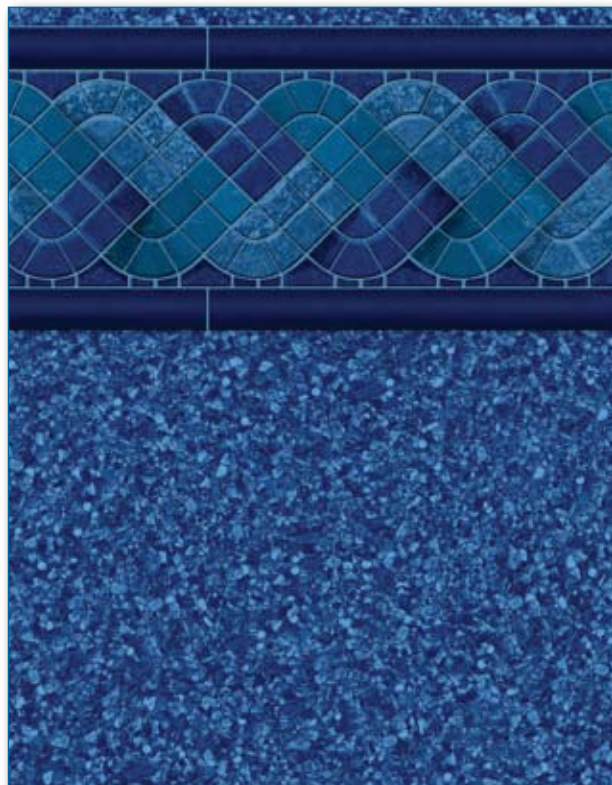

Liner

QUALITY

Using only 20 OR 28 MIL VIRGIN VINYL, our craftsmen employ state-of-the-art radio frequency equipment. This ensures that every seam is sealed to last. Special UV inhibitors in our liners help them hold up to the harsh environment in your pool and resistance to sunlight, bacteria, fungus, chemicals and the cold.

DESTINATION SERIES

Blue Raleigh 20 or 28 Mil

Savannah 20 or 28 Mil

Blue Bali 20 or 28 Mil

Bali 20 or 28 Mil

DESTINATION SERIES

Crete 20 or 28 Mil

Caicos 20 or 28 Mil

Blue Hampton 20 or 28 Mil

Landai 20 or 28 Mil

DESTINATION SERIES

Monterrey 20 or 28 Mil

Carmel 20 or 28 Mil

Sydney 20 or 28 Mil

The Importance of a PERFECT Fit

The better the Inground Liner fits, the better it looks and wears. At GLI we utilize sophisticated computer design and cutting systems. This ensures that your pool liner is custom-fit to your order every time, even around details like steps, cut-outs and other water features.