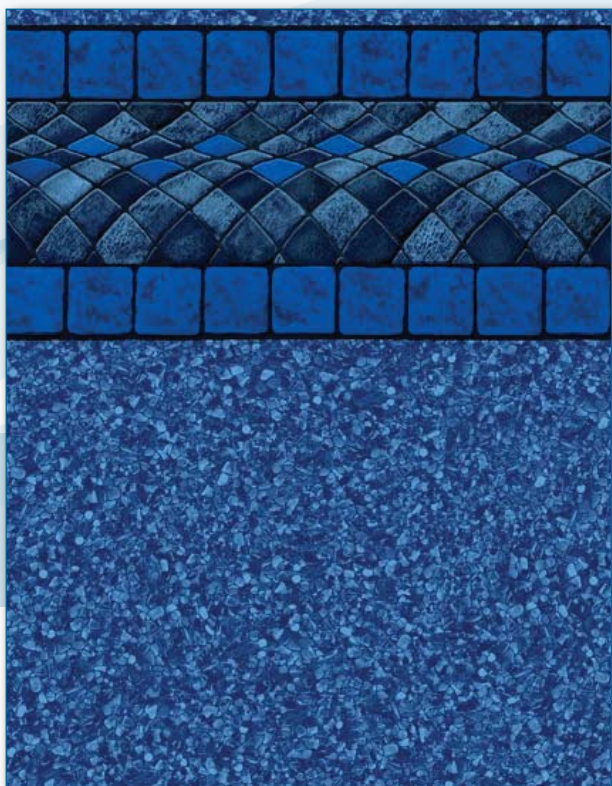

DESTINATION SERIES

Blue Raleigh 20 or 28 Mil

Savannah 20 or 28 Mil

Blue Bali 20 or 28 Mil

Bali 20 or 28 Mil

DESTINATION SERIES

Crete 20 or 28 Mil

Caicos 20 or 28 Mil

Blue Hampton 20 or 28 Mil

Landai 20 or 28 Mil

DESTINATION SERIES

Monterrey 20 or 28 Mil

Carmel 20 or 28 Mil

Sydney 20 or 28 Mil

The Importance of a PERFECT Fit

The better the Inground Liner fits, the better it looks and wears. At GLI we utilize sophisticated computer design and cutting systems. This ensures that your pool liner is custom-fit to your order every time, even around details like steps, cut-outs and other water features.