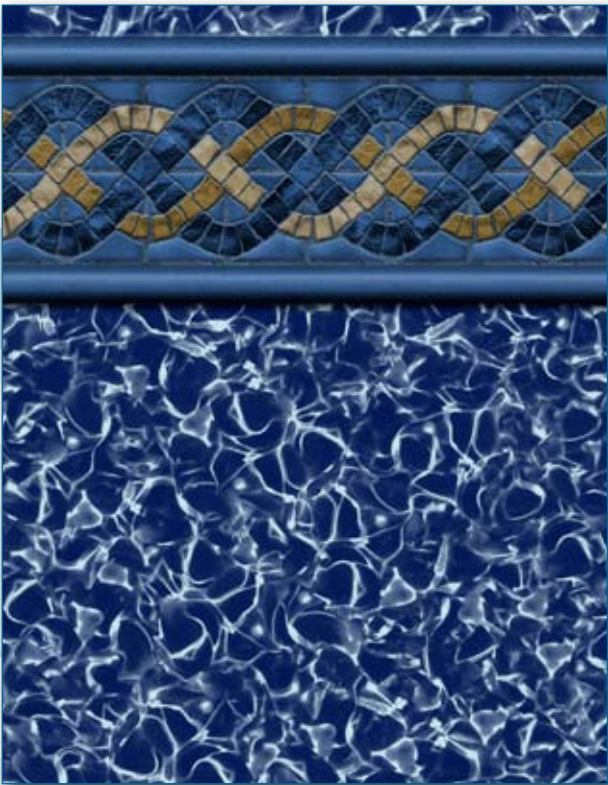

Liner

QUALITY

Using only 20 OR 28 MIL VIRGIN VINYL, our craftsmen employ state-of-the-art radio frequency equipment. This ensures that every seam is sealed to last. Special UV inhibitors in our liners help them hold up to the harsh environment in your pool and resistance to sunlight, bacteria, fungus, chemicals and the cold.

DESTINATION SERIES

Blue Raleigh 20 or 28 Mil

Savannah 20 or 28 Mil

Blue Bali 20 or 28 Mil

Bali 20 or 28 Mil

DESTINATION SERIES

Crete 20 or 28 Mil

Caicos 20 or 28 Mil

Blue Hampton 20 or 28 Mil

Landai 20 or 28 Mil

DESTINATION SERIES

Monterrey 20 or 28 Mil

Carmel 20 or 28 Mil

Sydney 20 or 28 Mil

The Importance of a PERFECT Fit

The better the Inground Liner fits, the better it looks and wears. At GLI we utilize sophisticated computer design and cutting systems. This ensures that your pool liner is custom-fit to your order every time, even around details like steps, cut-outs and other water features.