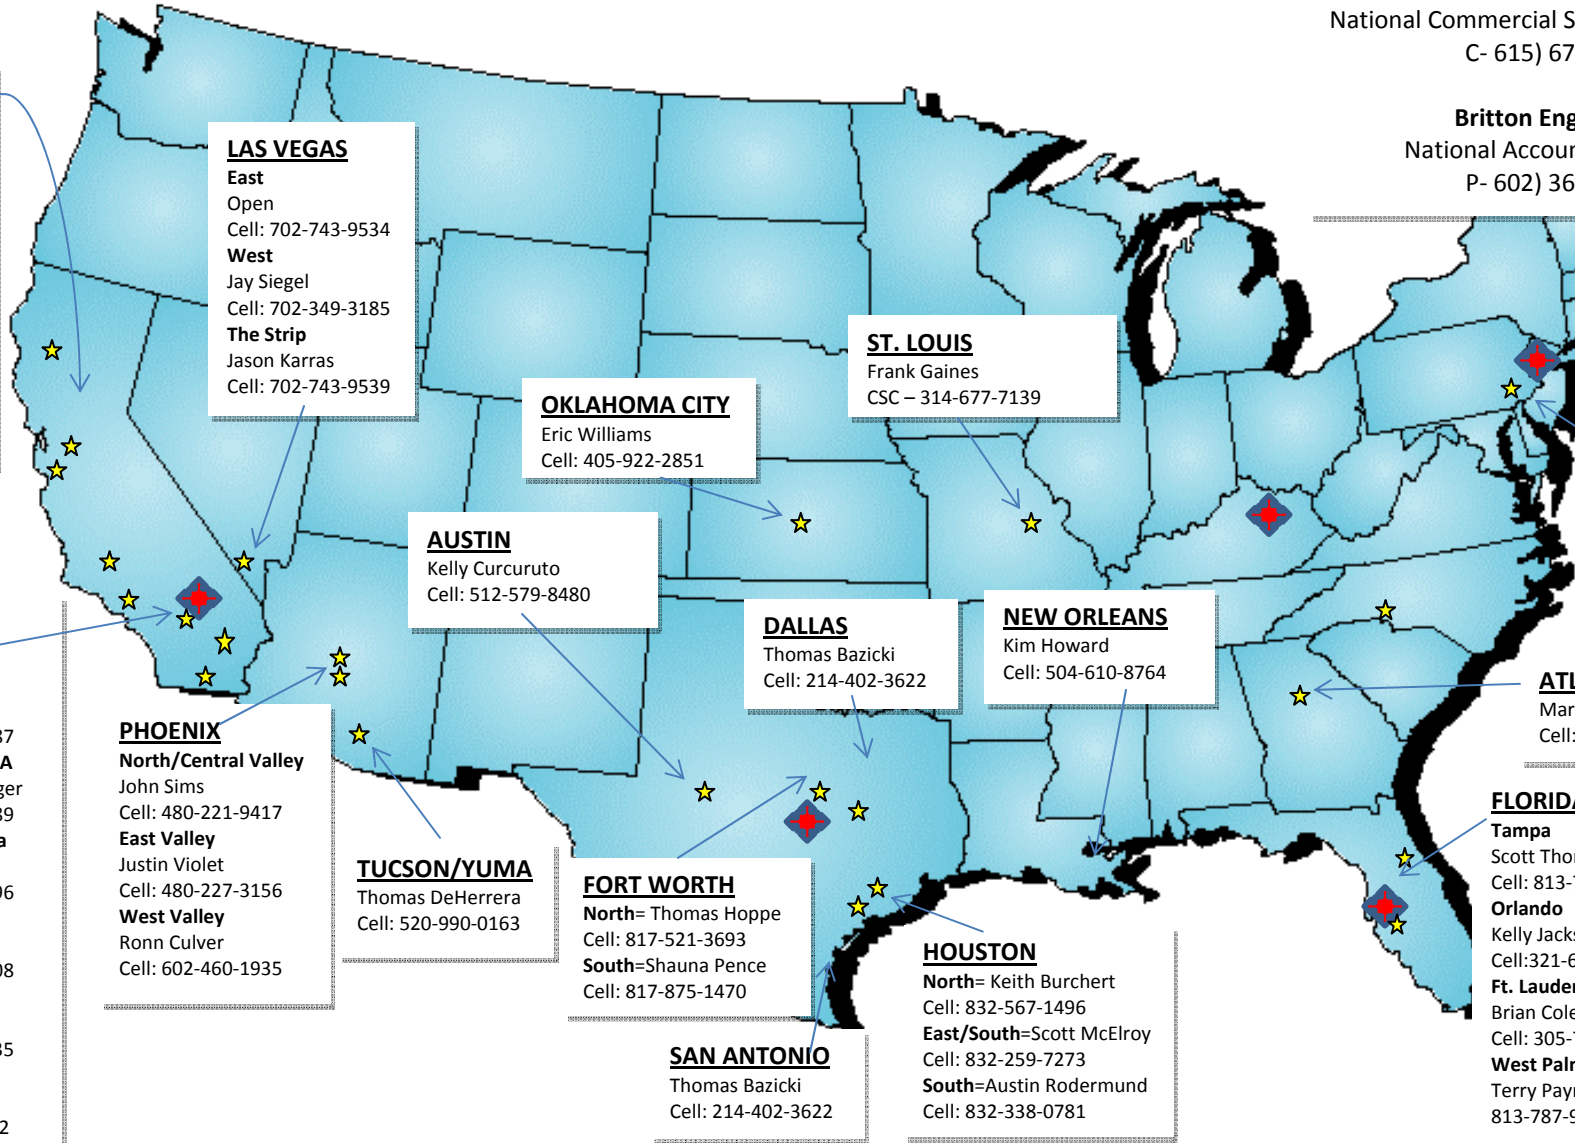

NEW ORLEANS
Kim Howard
Cell: 504-610-8764

AUSTIN
Kelly Curcuruto
Cell: 512-579-8480

OKLAHOMA CITY
Eric Williams
Cell: 405-922-2851

ST. LOUIS
Frank Gaines
CSC - 314-677-7139

LAS VEGAS
East
Open
Cell: 702-743-9534
West
Jay Siegel
Cell: 702-349-3185
The Strip
Jason Karras
Cell: 702-743-9539

NORTHERN CALIFORNIA
Sacramento
Christ Morton
Cell: 916-549-9667
East Bay/Redding
Jim Keating
Cell: 925-984-3852
South Bay
Brian Goszulak
Cell: 408-835-5359
Fresno
Lana Aguilar
Cell: 559-259-7132

SOUTHERN CALIFORNIA
Orange County
Ron Good
Cell: 714-404-2287
Anaheim / East LA
Harold Beisswenger
Cell: 714-366-7589
LA/Santa Barbara
Open
Cell: 661-916-9296
Palm Springs
Brian Williamson
Cell: 909-964-2108
San Diego
Jeff Strickler
Cell: 619-886-2135
Ontario
Michael Skala
Cell: 925-864-9692

With over 650 stores in 35 states,
Leslie's is here to serve you. Please call
(800)-LESLIES to locate a store near you!

★ CSC Locations (Commercial Warehouses)
◆ Distribution Center Locations